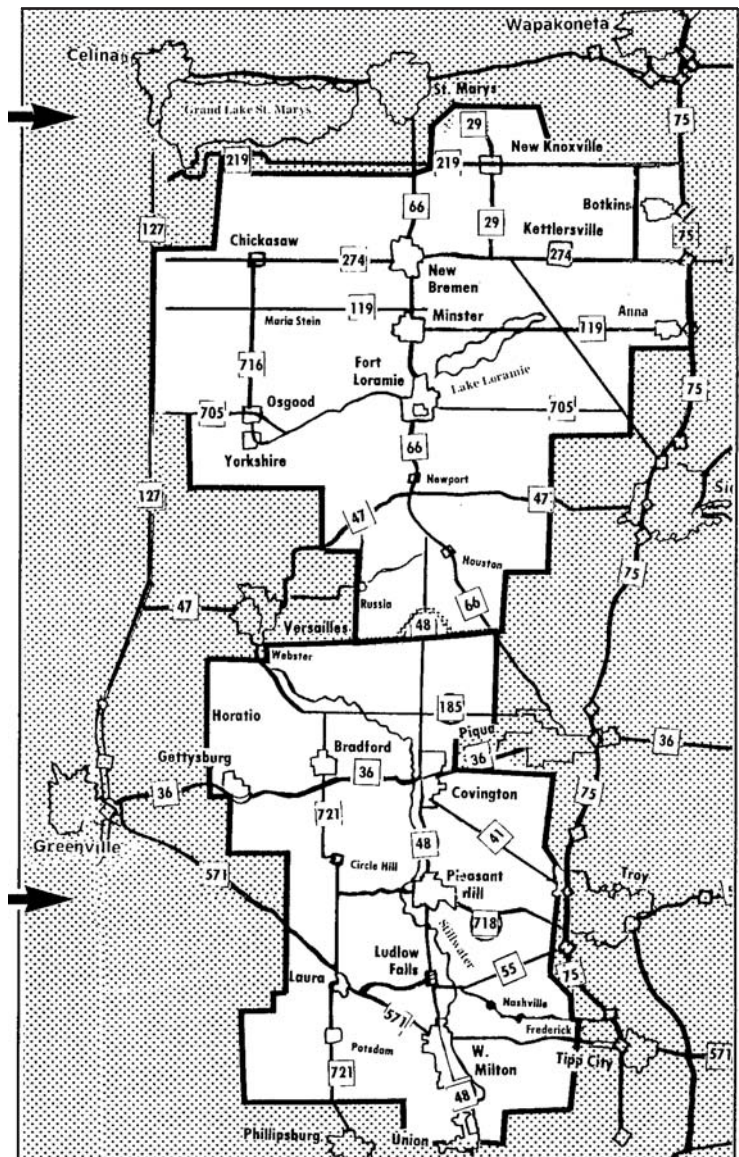

arens corporation

P.O. Box 69 • 395 S. High St. • Covington, OH 45318
937-473-2028 • Fax 937-473-2500
arenspub@gmail.com • www.arenspub.com